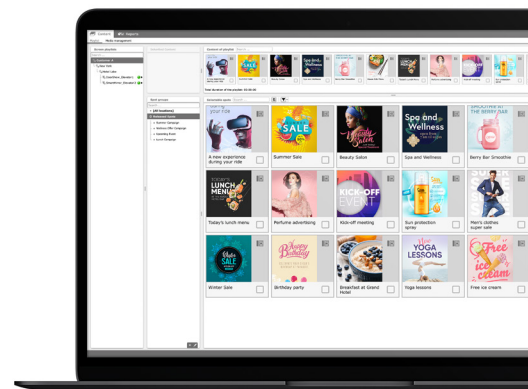

Schindler Ahead MediaScreen

Focus on information

Maintenance work at short notice? Social gathering on the rooftop terrace? Ahead MediaScreen is the ideal solution for residential buildings to keep tenants up to date and connected. A vibrant internal news channel.

Perfect infotainment

The weekly lunch menu. A tenant appreciation event in the lobby. Communicate with visitors, guests and employees in office locations with both style and ease. An engaging communication platform.

Optimal size

Schindler Ahead MediaScreen is available in a 32" display – the ideal size for elevator cars. Perfect for animated content, time, weather or any building related information. A long-lasting impression.

Content management

Publishing content to the Ahead MediaScreen is efficient and easy. The web-based Ahead Content Management System (CMS) is user-friendly and allows content to be updated both remotely and in real time. Define playlists for each Ahead MediaScreen and outline allocations for certain times or special events. Perfectly timed messages.

Display sizes

Content specifications

Duration	10, 15, 20 seconds
Pixels	Landscape 1920 x 1080p / Portrait 1080 x 1920p
Resolution	Full HD
FPS	25 or 50 frames per second
Bitrate	10 – 20 Mbps

Update content easily and in real time – the Ahead ContentManagement tool

www.schindler.com

Schindler Management Ltd. | Zugerstrasse 13 | 6030 Ebikon | Switzerland | Tel. +41 41 445 32 32 | email@schindler.com

This publication is for general informational purposes only and we reserve the right at any time to alter the product design and specifications. No statement contained in this publication shall be construed as a warranty or condition, expressed or implied, as to any product, its fitness for any particular purpose, merchantability, quality or shall be interpreted as a term or condition of any agreement regarding the products or services contained in this publication. Minor differences between printed and actual colors may exist.